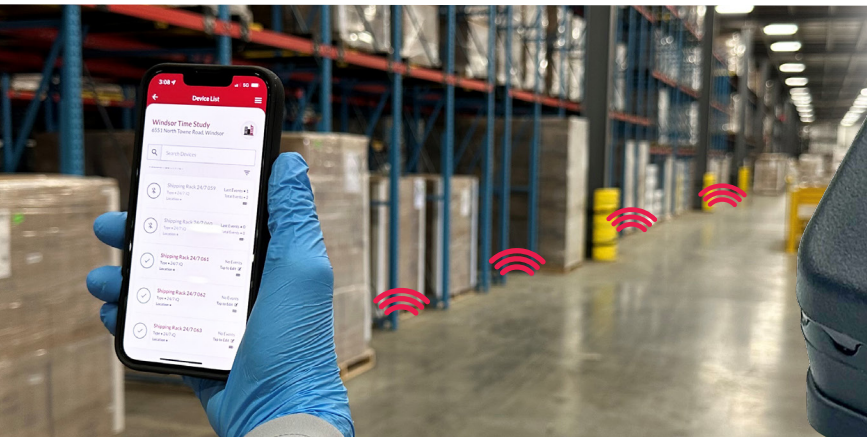

NEW!

MOUSE iQ

POWERED BY  **Bell**
SENSING TECHNOLOGIES®

EASY TO USE TECHNOLOGY- NOW IN A MOUSE TRAP

- ▶ Never check an empty trap again
- ▶ Sensitive & durable mouse trap with sensor
- ▶ Small footprint = place exactly where mice are traveling
- ▶ Simple to use: 🚫 catch or ✅ no catch
- ▶ Integrated  **Bluetooth**® technology

PRODUCT	CODE	DIMENSIONS (in.)
MOUSE iQ	IQ2106	4 x 1.75 x 2.75

PLACE TRAPS WHERE MICE TRAVEL

www.bellsensing.com

Scan our
QR code
for more
information